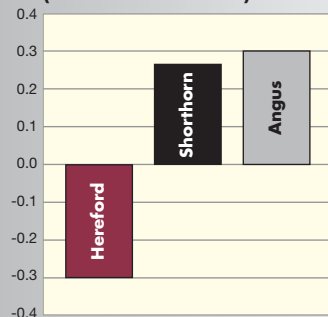

Sire-breed differences for Net Feed Intake (British breed sires)

(Source: CRC Beef, Moore et al, 2005)

Hereford-sired progeny consumed significantly less feed per day than either Shorthorn or Angus sires progeny.

Australian Hereford Society Limited

phone: 07 3236 2166 facsimile: 07 3236 2177

email: hereford@hereford.com.au www.hereford.com.au